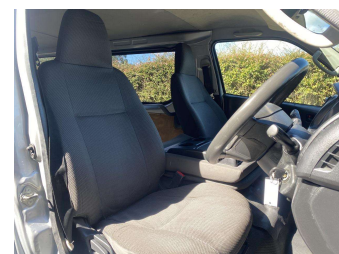

# 2015 Toyota Hiace

Purchase Price **\$17,999**  
Includes GST, Registration & Licensing

Finance may be available on this vehicle. Ask one of our friendly staff for more information.

Gain peace of mind with Mechanical Breakdown Insurance. **Ask us how.**